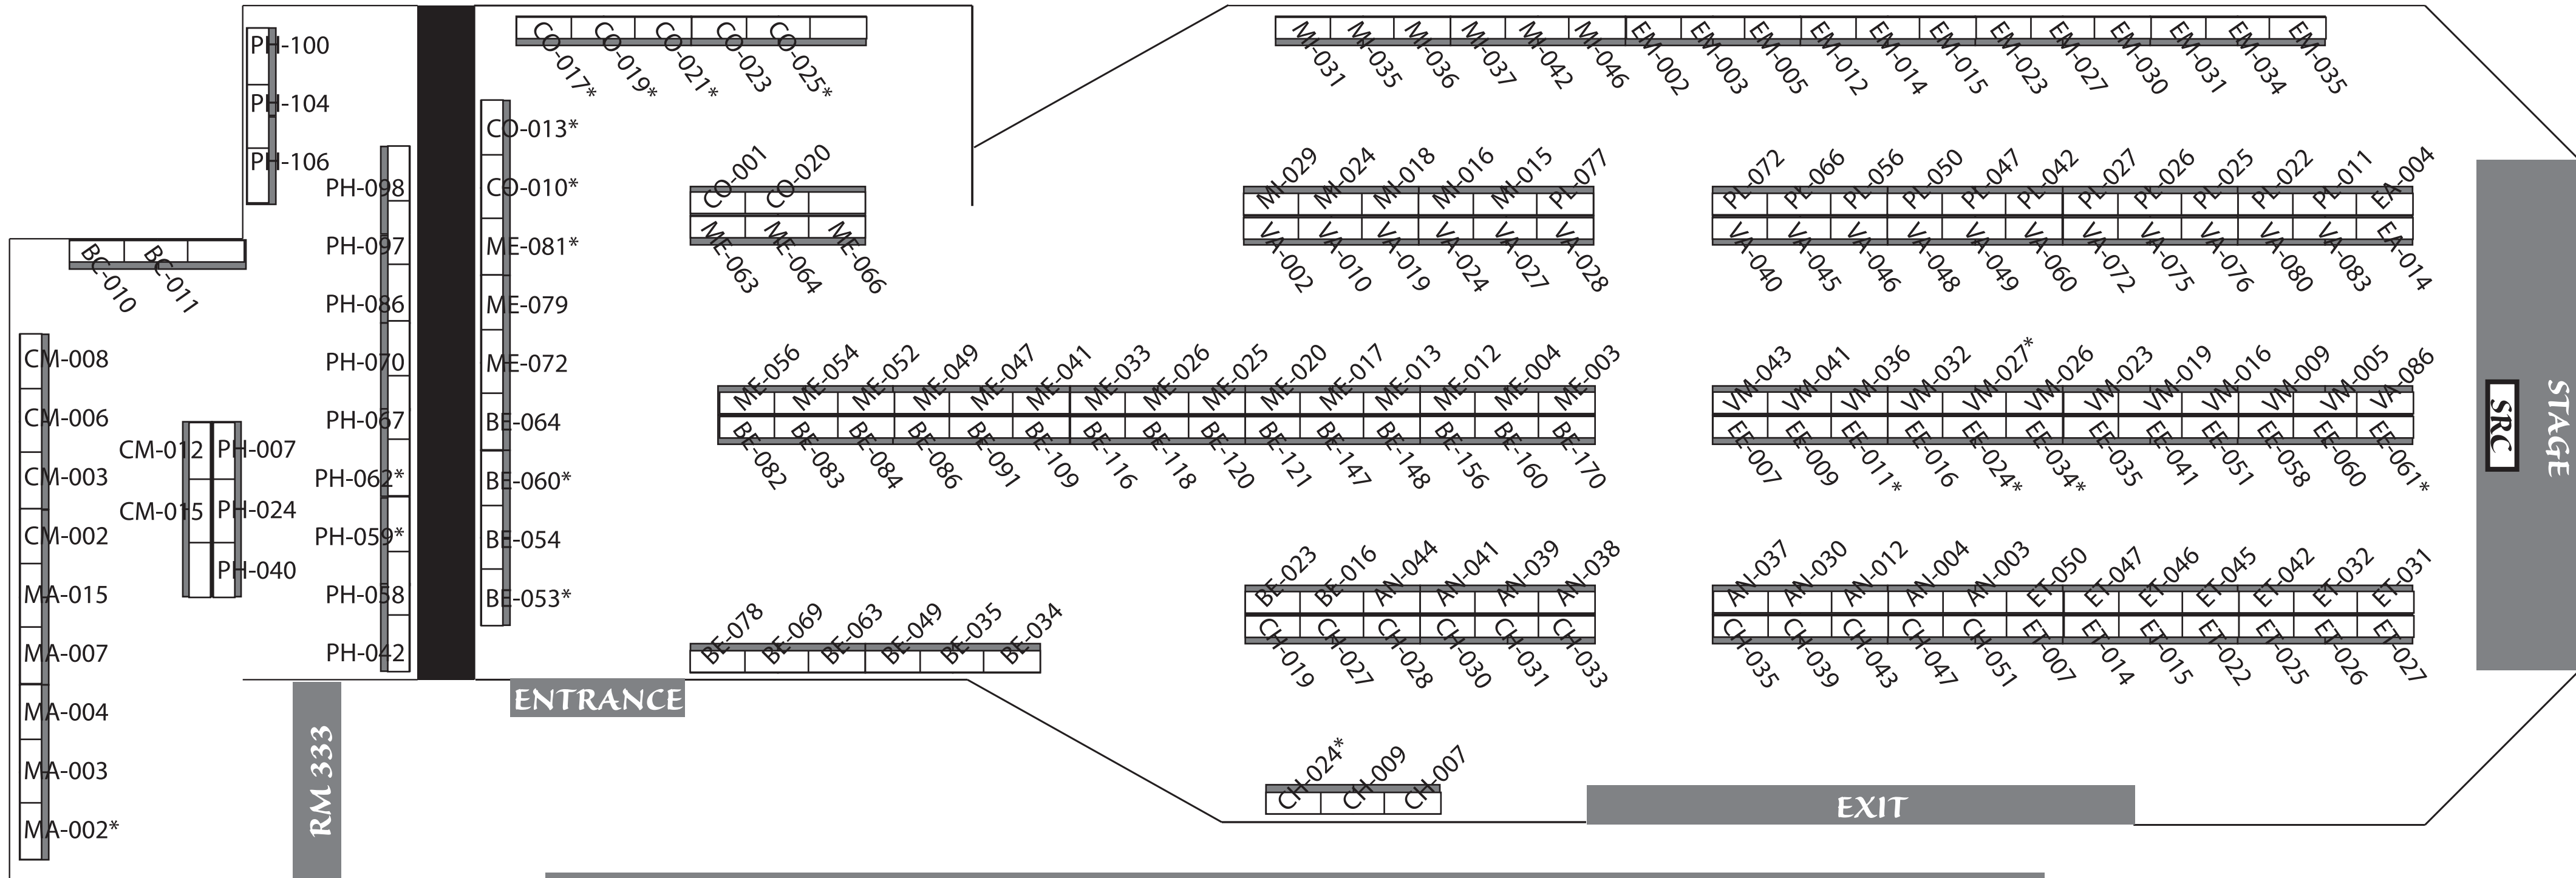

2011 Intel NWSE High School Exhibit Hall

Category Legend

AN	Animal Science	CO	Computer Science	MA	Mathematics
BE	Behavioral & Social Science	EA	Earth Science	ME	Medicine & Health Science
BC	Biochemistry	EE	Engineering: Electrical & Mechanical	MI	Microbiology
CM	Cellular & Molecular Biology	EM	Engineering: Materials & Bioengineering	PH	Physics & Astronomy
CH	Chemistry	ET	Energy & Transportation	PL	Plant Science
				VA	Environmental Analysis
				VM	Environmental Management