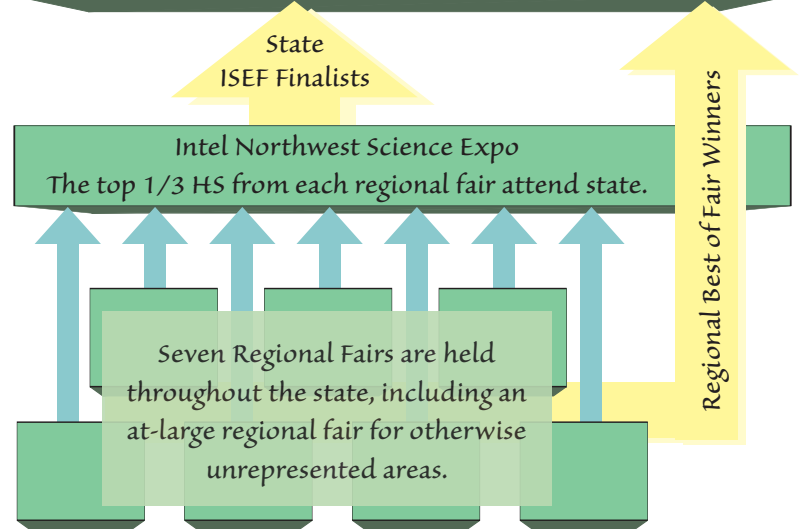

TEAM OREGON
All members attend the Intel International Science and Engineering Fair.

Intel Northwest Science Expo

Location: Portland State University, Portland
Director: Stephanie Jones

Aardvark Science Expo

Location: Oregon Episcopal School, Portland
Directors: Chris Mader, Tanja Horvat

Beaverton-Hillsboro Science Expo

Location: Intel Jones Farm Campus, Hillsboro
Directors: Susan Holveck, Chris Steiner

Central Western Oregon Science Expo

Location: Linn-Benton Community College, Albany
Directors: Dan Lara, David Hackleman

CREST-Jane Goodall Science Symposium

Location: West Linn High School, West Linn
Director: Amy Schauer

Gresham Barlow Science Expo - At-large

Location: Gresham High School, Gresham
Director: Stephen Scannell

High Desert Science Expo

Location: St. Charles Hospital, Bend
Director: Tom Stueve

Portland Public Schools Science Expo

Location: Oregon Museum of Science and Industry, Portland
Director: Nancy Lapotin