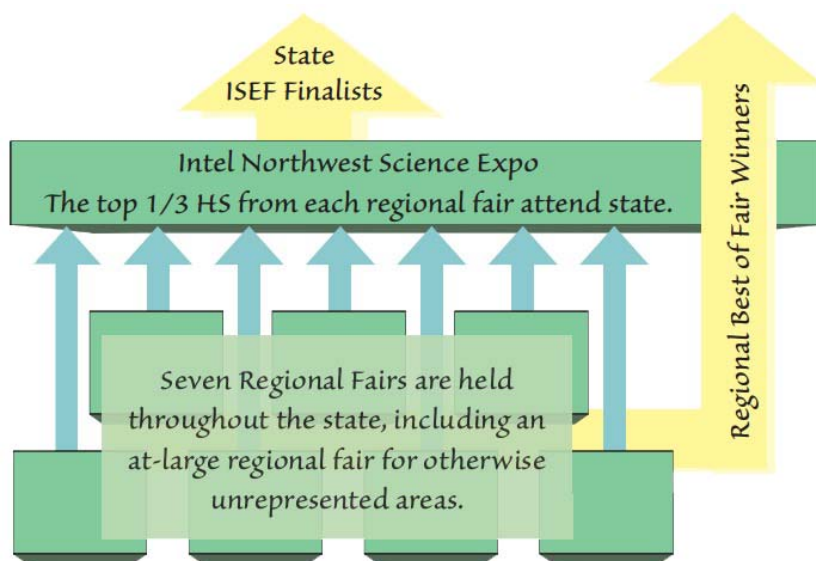

TEAM OREGON
All members attend the Intel International Science and Engineering Fair.

Intel Northwest Science Expo

Location: Portland State University, Portland
Director: Stephanie Jones

Aardvark Science Expo

Location: Oregon Episcopal School, Portland
Directors: Bevin Daglen, Tanja Horvat

Beaverton-Hillsboro Science Expo

Location: Intel Jones Farm Campus, Hillsboro
Directors: Susan Holveck, Chris Steiner

Central Western Oregon Science Expo

Location: Linn-Benton Community College, Albany
Directors: Tom Smithburg, David Hackleman

CREST-Jane Goodall Science Symposium

Location: West Linn High School, West Linn
Director: Amy Schauer

Gresham Barlow Science Expo - At-large

Location: Gresham High School, Gresham
Director: Stephen Scannell

High Desert Science Expo

Location: St. Charles Hospital, Bend
Director: Tom Stueve

Portland Public Schools Science Expo

Location: Oregon Museum of Science and Industry, Portland
Director: Nancy Lapotin