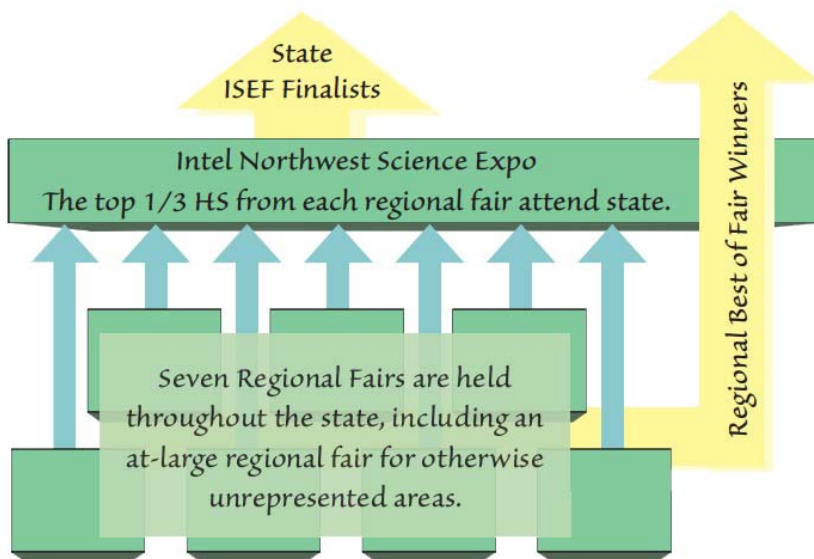

TEAM OREGON
All members attend the Intel International Science and Engineering Fair.

Intel Northwest Science Expo

Location: Portland State University, Portland
Director: Stephanie Jones

Aardvark Science Expo

Location: Oregon Episcopal School, Portland
Directors: Bevin Daglen, Tanja Horvat

Beaverton-Hillsboro Science Expo

Location: Intel Jones Farm Campus, Hillsboro
Directors: Susan Holveck, Chris Steiner

Central Western Oregon Science Expo

Location: Linn-Benton Community College, Albany
Directors: Tom Smithburg, David Hackleman

CREST-Jane Goodall Science Symposium

Location: West Linn High School, West Linn
Director: Amy Schauer

Gresham Barlow Science Expo - At-large

Location: Gresham High School, Gresham
Directors: Stephen Scannell, Kathy Childress

Portland Public Schools Science Expo

Location: Oregon Museum of Science and Industry, Portland
Director: Nancy Lapotin

Tech Challenge Science Expo

Location: OIT, Klamath Falls