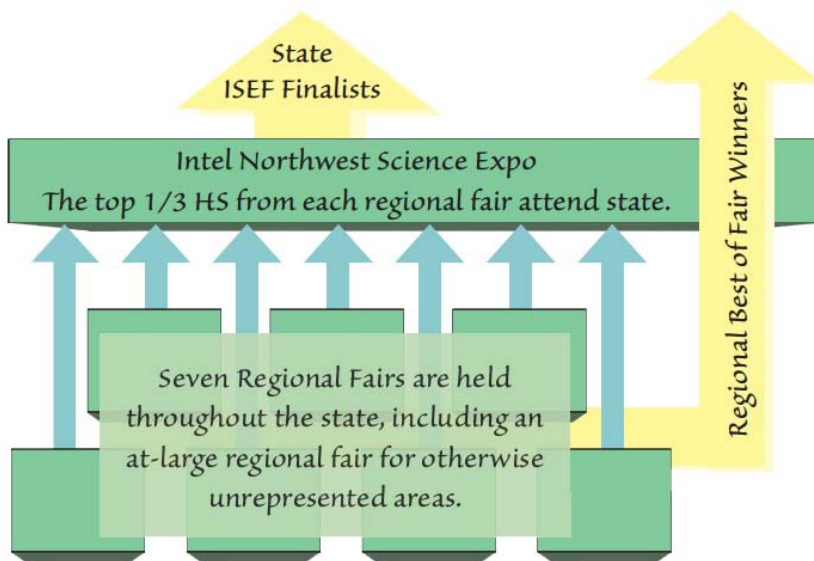

TEAM OREGON
All members attend the Intel International Science and Engineering Fair.

Intel Northwest Science Expo

Location: Portland State University, Portland
Director: Stephanie Jones

Aardvark Science Expo

Location: Oregon Episcopal School, Portland
Directors: Bevin Daglen, Tanja Horvat

Beaverton-Hillsboro Science Expo

Location: Intel STEM Center, Beaverton
Directors: Susan Holveck, Chris Steiner

Central Western Oregon Science Expo

Location: University of Oregon, Eugene
Directors: Karen Sprague, David Hackleman

COCC Regional Science Expo

Location: Central Oregon Community College, Bend

CREST-Jane Goodall Science Symposium

Location: West Linn High School, West Linn
Director: Amy Schauer

Gresham Barlow Science Expo - At-large

Location: Gresham High School, Gresham
Directors: Stephen Scannell, Kathy Childress

Portland Public Schools Science Expo

Location: Oregon Museum of Science and Industry, Portland
Director: Nancy Lapotin