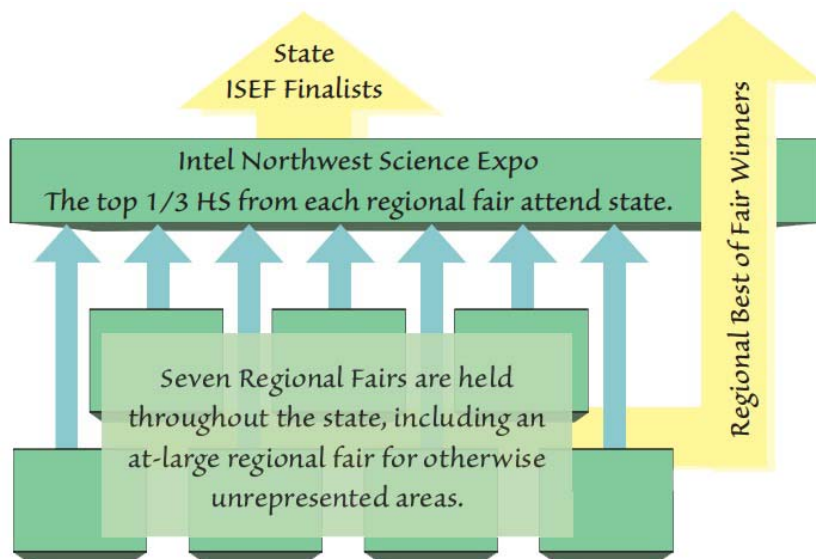

TEAM OREGON
All members attend the Intel International Science and Engineering Fair.

Intel Northwest Science Expo

Location: Portland State University, Portland
Director: Stephanie Jones

Aardvark Science Expo

Location: Oregon Episcopal School, Portland
Directors: Bevin Daglen, Tanja Horvat

Beaverton-Hillsboro Science Expo

Location: Intel STEM Center, Beaverton
Directors: Susan Holveck, Chris Steiner

Central Western Oregon Science Expo

Location: University of Oregon, Eugene
Directors: Karen Sprague, David Hackleman

COCC Regional Science Expo

Location: Central Oregon Community College, Bend

CREST-Jane Goodall Science Symposium

Location: West Linn High School, West Linn
Director: Amy Schauer

Gresham Barlow Science Expo - At-large

Location: Gresham High School, Gresham
Directors: Stephen Scannell, Kathy Childress

Portland Public Schools Science Expo

Location: Oregon Museum of Science and Industry, Portland
Director: Nancy Lapotin