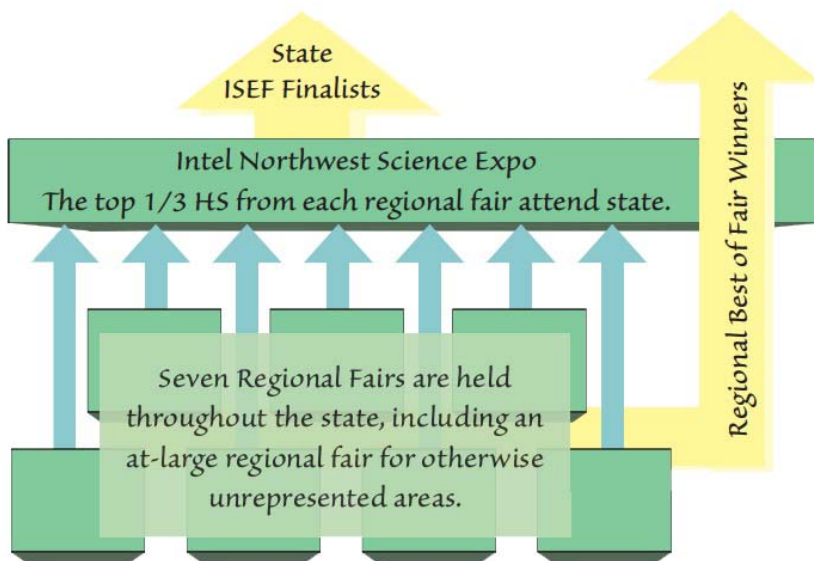

Intel Northwest Science Expo

Location: Portland State University, Portland
Director: Stephanie Jones

Aardvark Science Expo

Location: Oregon Episcopal School, Portland
Directors: Bevin Daglen, Tanja Horvat

Beaverton-Hillsboro Science Expo

Location: Intel STEM Center, Beaverton
Directors: Susan Holveck, Chris Steiner

Central Western Oregon Science Expo

Location: University of Oregon, Eugene
Directors: Karen Sprague, David Hackleman

COC Regional Science Expo

Location: Central Oregon Community College, Bend
Directors: Emma Chaput, Katie Perez

CREST-Jane Goodall Science Symposium

Location: Wilsonville High School, Wilsonville
Director: Amy Schauer

Gresham Barlow Science Expo - At-large

Location: Gresham High School, Gresham
Directors: Stephen Scannell, Kathy Childress

Portland Public Schools Science Expo

Location: Oregon Museum of Science and Industry, Portland
Director: Nancy Lapotin