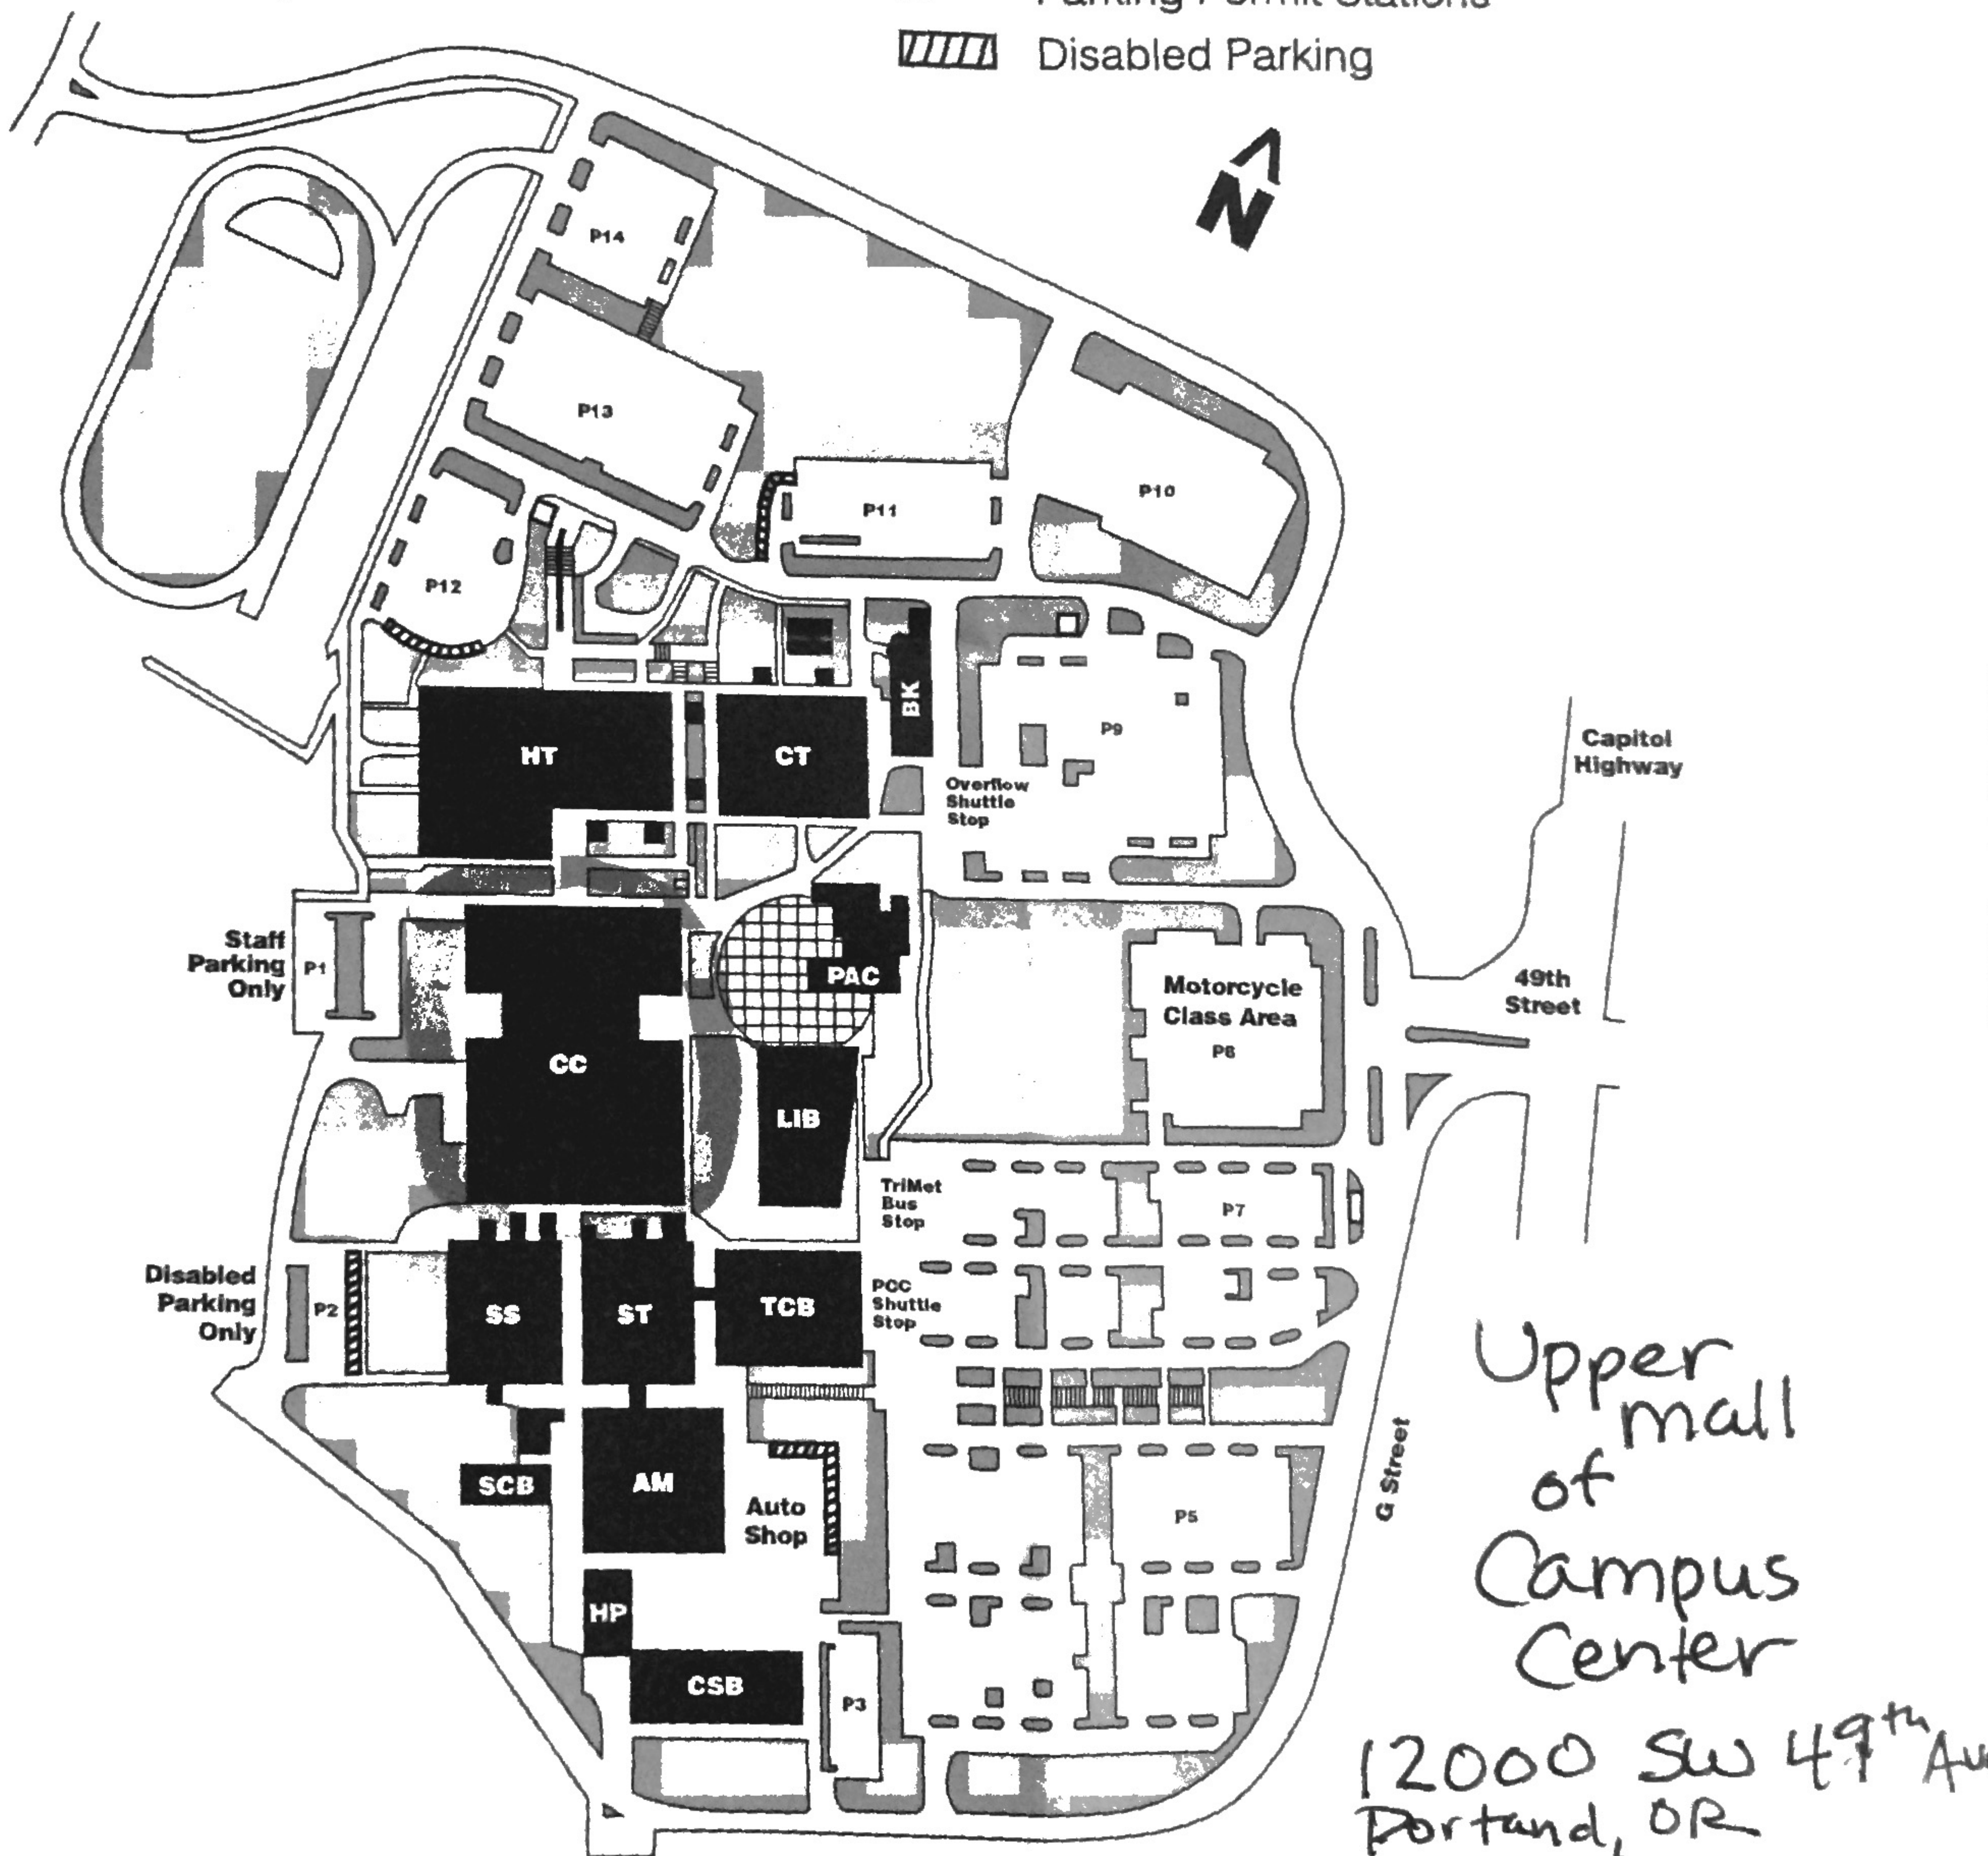

Campus Map

More maps: <http://www.pcc.edu/about/locations>

- | | | | |
|-----|--------------------------------|-----|-------------------------------|
| AM | Automotive & Metals | PAC | Performing Arts Center |
| BK | Bookstore | SCB | South Classroom Building |
| CC | Amo DeBernardis College Center | SS | Social Science & Technology |
| CT | Communication Technology | ST | Science & Technology |
| HP | Heat Plant | TCB | Technology Classroom Building |
| HT | Health Technology | | |
| LIB | Library | | |

- Parking Permit Stations
 ▨ Disabled Parking

Upper
mall
of
Campus
Center

12000 SW 49th Ave
Portland, OR

97219