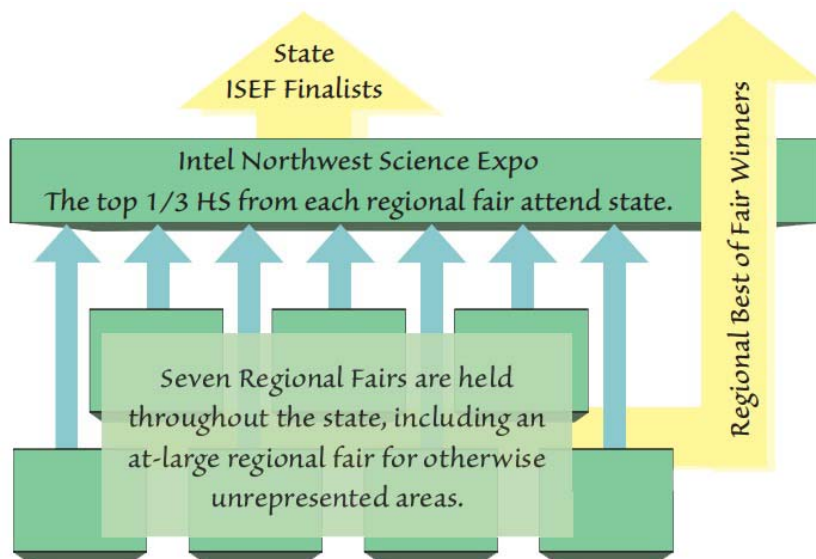

Intel Northwest Science Expo

Location: Portland State University, Portland
Director: Stephanie Jones

Aardvark Science Expo

Location: Oregon Episcopal School, Portland
Directors: Bevin Daglen, Tanja Horvat

Beaverton-Hillsboro Science Expo

Location: Sunset Presbyterian Church, Beaverton
Directors: Susan Holveck, Chris Steiner

Central Western Oregon Science Expo

Location: University of Oregon, Eugene
Directors: Karen Sprague, David Hackleman

COCC Regional Science Expo

Location: Central Oregon Community College, Bend
Directors: Emma Chaput

CREST-Jane Goodall Science Symposium

Location: West Linn High School, West Linn
Director: Amy Schauer

Gresham Barlow Science Expo - At-large

Location: Gresham High School, Gresham
Directors: Stephen Scannell, Kathy Childress

Portland Public Schools Science Expo

Location: PCC Sylvania, Portland
Director: Nancy Lapotin