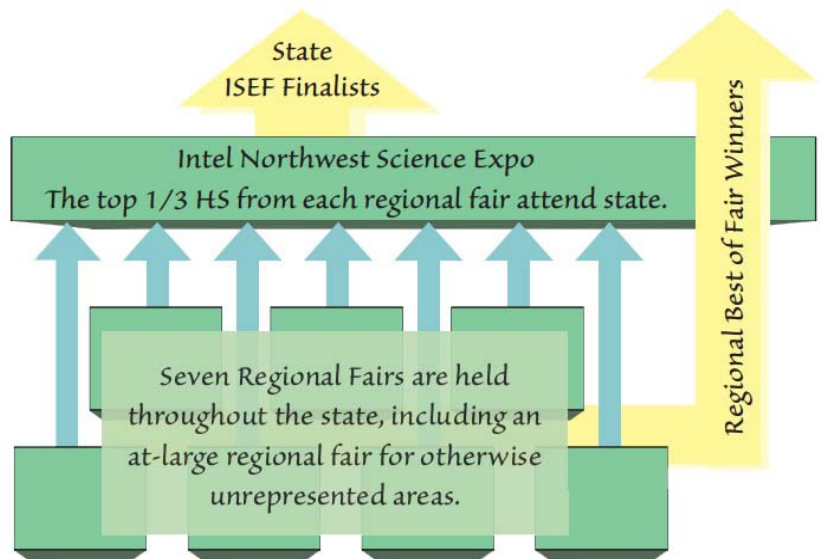

Intel Northwest Science Expo

Location: Portland State University, Portland
Director: Stephanie Jones

Aardvark Science Expo

Location: Oregon Episcopal School, Portland
Directors: Bevin Daglen, Tanja Horvat

Beaverton-Hillsboro Science Expo

Location: Intel Jones Farm Campus, Hillsboro
Directors: Susan Holveck, Chris Steiner

Central Western Oregon Science Expo

Location: University of Oregon, Eugene
Directors: Karen Sprague, David Hackleman, Michael Rockow

COCC Regional Science Expo

Location: Central Oregon Community College, Bend
Directors: Sarah Fuller

CREST-Jane Goodall Science Symposium

Location: West Linn High School, West Linn
Director: Amy Schauer

Gresham Barlow Science Expo - At-large

Location: Gresham High School, Gresham
Directors: Stephen Scannell, Kathy Childress

Portland Public Schools Science Expo

Location: PCC Sylvania, Portland
Director: Kristin Moon