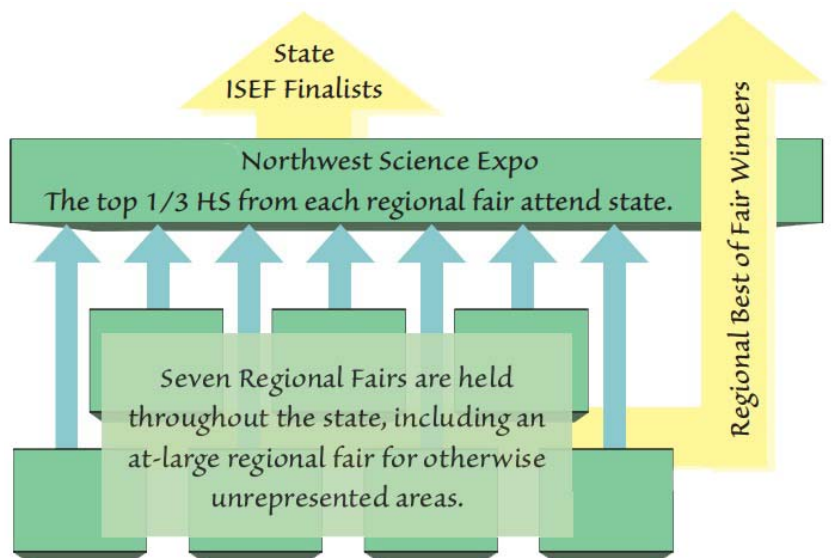

TEAM OREGON
All members participate at the Regeneron International Science and Engineering Fair.

Northwest Science Expo

Location: Online
Director: Stephanie Jones

Aardvark Science Expo

Location: Oregon Episcopal School, Portland
Directors: Bettina Gregg, Tanja Horvat

Beaverton-Hillsboro Science Expo

Location: Intel Jones Farm Campus, Hillsboro
Directors: Caitlin Everett, Chris Steiner

Central Western Oregon Science Expo

Location: Willamette University, Salem
Directors: Karen Sprague, Michael Rockow

COCC Regional Science Expo

Location: Central Oregon Community College, Bend
Directors: Sarah Fuller

CREST-Jane Goodall Science Symposium

Location: Wilsonville High School, Wilsonville
Director: Danielle Grenier

Gresham Barlow Science Expo - At-large

Location: Online
Directors: Stephen Scannell

Portland Public Schools Science Expo

Location: Online
Director: Kristin Moon