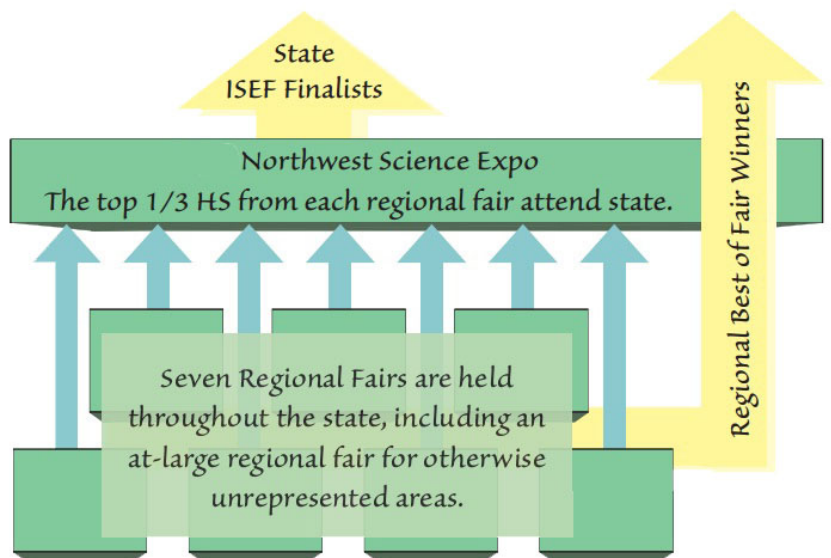

TEAM OREGON
All members participate at the Regeneron International Science and Engineering Fair.

Northwest Science Expo

Location: Online
Director: Stephanie Jones

Aardvark Science Expo

Location: Online
Directors: Bettina Gregg,
Tanja Horvat

Beaverton-Hillsboro Science Expo

Location: Online
Directors: Caitlin Everett,
Chris Steiner

Central Western Oregon Science Expo

Location: Online
Directors: Karen Sprague,
Michael Rockow

COCC Regional Science Expo

Location: Online
Directors: Sarah Fuller

CREST-Jane Goodall Science Symposium

Location: Online
Director: Danielle Grenier

Gresham Barlow Science Expo - At-large

Location: Online
Directors: Stephen Scannell

Portland Public Schools Science Expo

not held in 2021