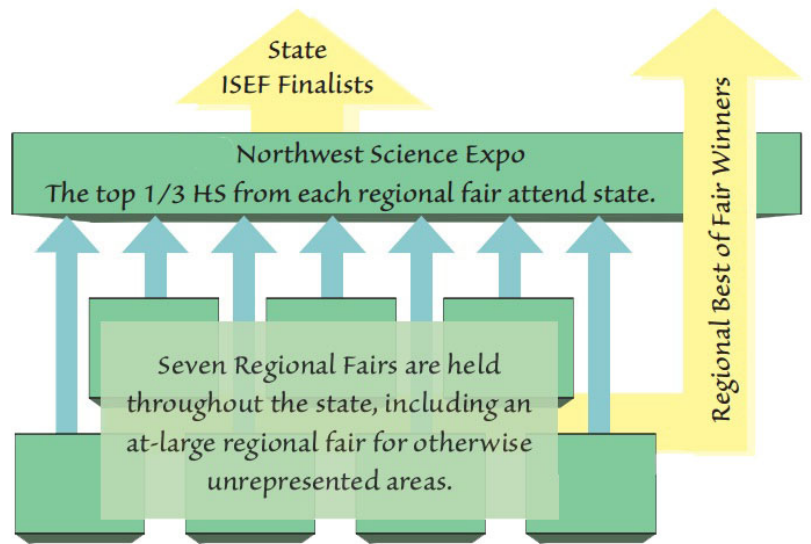

The Northwest Science Expo System (NWSES) is a system of fairs affiliated with the Regeneron International Science and Engineering Fair, the world's largest international precollege science competition, which is a program of Society for Science. NWSES provides opportunities for middle and high school students statewide to participate in scientific research.

Team Oregon is comprised of the top winners from all system fairs chosen to compete at Regeneron ISEF each year. This year Team Oregon included 33 students with 24 projects. They were selected from the high school students who participated system-wide.

We have consistent participation from schools with high percentages of students on free and reduced lunch programs. Goals of the NWSES are to increase access to ISEF-affiliated fairs statewide and to provide support for teachers and students in their research activities, through both financial contributions and mentorship programs.

2026 TEAM OREGON
All members participate at the Regeneron International Science and Engineering Fair.

Northwest Science Expo

Location: Riverside High School
 Director: Stephanie Jones

Aardvark Science Expo